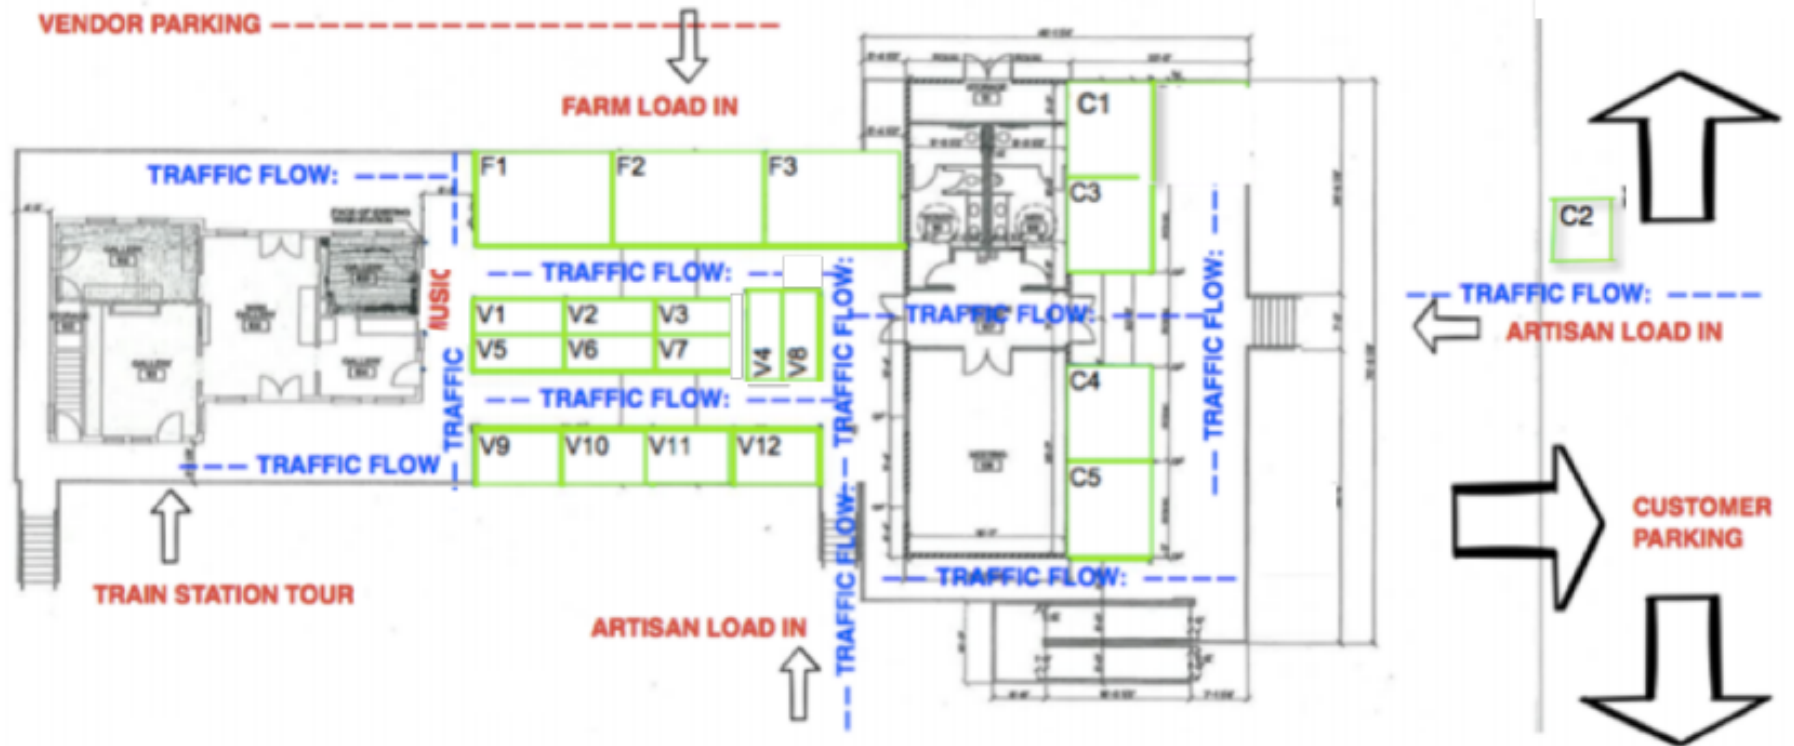

AUGUST 31 MAP

- F1: GREEN DOOR GOURMET
- F2: COLEMAN BROTHERS
- F3: WADE FARMZ
- V1:
- V7 CAROL'S VIBRATION JAMS
- V5 VOLA GRANOLA
- V4: SPONSORSHIP SPACE

- V2 HOT MAMA SOAPS
- V3
- V6 KENNY'S FARMHOUSE CHEESE
- V8: - AMQUI STATION/ SNAP AND VISA/MC/DEBIT COINS
- V9:
- V10:
- V11:
- V12: