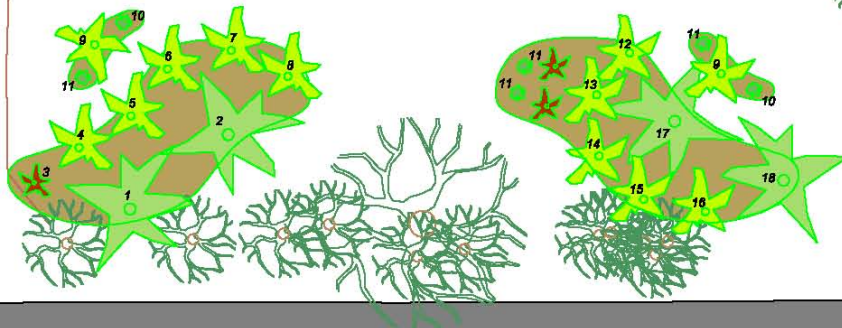

MADISON COMMUNITY GARDEN

AT AMQUI / MADISON STATION

FIFTY-FORWARD at MADISON STATION

TREE LIST

- | | | | |
|---|---------------------------------|----|---------------------|
| 1 | Mulberry "Illinois Everbearing" | 10 | Flying Dragon |
| 2 | Pecan "Pawnee" | 11 | Goumi Berry |
| 3 | Crimson Giant Barberry | 12 | Paw Paw "Overlease" |
| 4 | Apple "Horse" | 13 | Paw Paw "Overlease" |
| 5 | Cornella Cherry | 14 | Nero Fig |
| 6 | Apple "Arkansas Black" | 15 | Chinese Tree Quince |
| 7 | Chestnut | 16 | Chestnut |
| 8 | Apple "Liberty" | 17 | Pecan "Chactaw" |
| 9 | Fruiting Dogwood | 18 | Honey Locust |